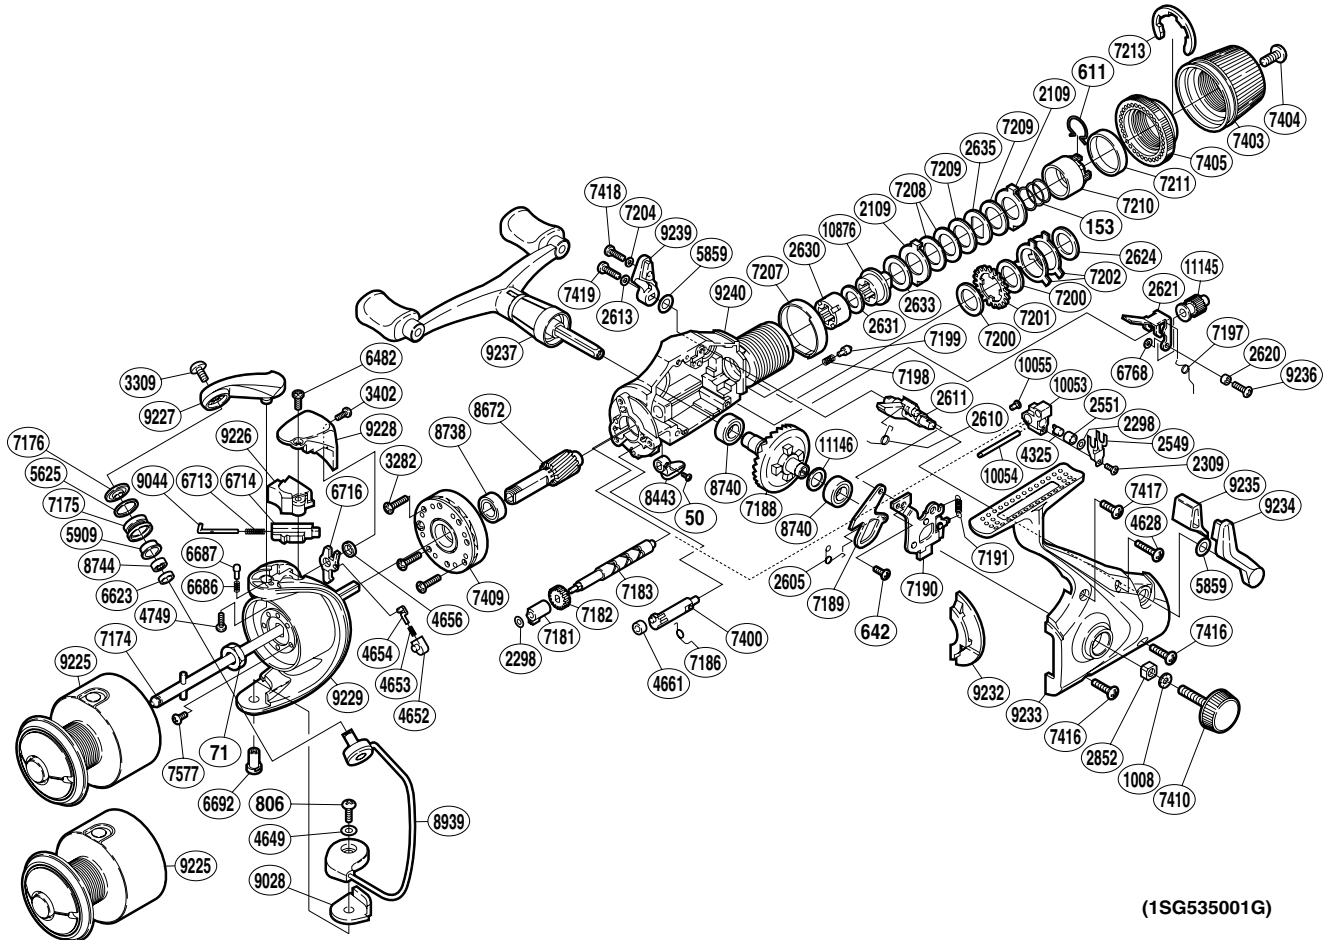

## BTA-GTE5000B

(1SG535001G)

Part No.	Description	Part No.	Description	Part No.	Description
RD 0050	Anti-Reverse Lever Screw	RD 5909	Line Roller Bushing	RD 7404	Drag Knob Screw
RD 0071	Rotor Nut	RD 6482	Rotor Protector Screw (large)	RD 7405	BaitRunner Tension Dial
RD 0153	Drag Coil Spring	RD 6623	Bearing Spacer	RD 7409	Roller Clutch Assembly
RD 0611	Hold Click Spring	RD 6686	Click Spring	RD 7410	Handle Screw Cap
RD 0642	Clutch Plate Screw	RD 6687	Bail Arm Click	RD 7416	Side Cover Screw (medium)
RD 0806	Bail Hold Support Screw	RD 6692	Bail Hold Support Shaft	RD 7417	Side Cover Screw (short)
RD 1008	Handle Lock Washer	RD 6713	Bail Spring	RD 7418	BaitRunner Lever Screw
RD 2109	Eared Washer "B"	RD 6714	Bail Spring Guide (B)	RD 7419	BaitRunner Lever Screw (B)
RD 2298	Spacer	RD 6716	Bail Trip Lever	RD 7577	Nut Lock Screw
RD 2309	Slider Retainer Screw	RD 6719	Friction Ring	RD 8443	Anti-Reverse Lever
RD 2549	Oscillating Slider Retainer	RD 6768	Spacer	RD 8672	Pinion Gear (B)
RD 2551	Oscillating Slider Bushing	RD 7174	Main Shaft	RD 8738	Ball Bearing
RD 2605	Clutch Pawl Spring	RD 7175	Line Roller	RD 8740	Ball Bearing
RD 2610	Clutch Spring	RD 7176	Line Roller Washer	RD 8744	Line Roller Bearing
RD 2611	BaitRunner Lever Shaft	RD 7180	Friction Ring Screw	RD 8939	Bail Assembly
RD 2613	Lock Washer (B)	RD 7181	Worm Bushing	RD 9028	Bail Hold Support Spacer
RD 2620	Clutch Screw Collar	RD 7182	Idle Gear	RD 9044	Bail Spring Guide (A)
RD 2621	BaitRunner Clutch	RD 7183	Worm Shaft	RD 9225	Spool Assembly
RD 2624	Drag Washer "C" (blue)	RD 7186	Anti-Reverse Cam Spring	RD 9226	Bail Spring Cover
RD 2630	Free Spool Tension Shaft	RD 7188	Drive Gear	RD 9227	Bail Arm
RD 2631	Drag Washer "D"	RD 7189	Clutch Pawl	RD 9228	Bail Spring Cover Guard
RD 2633	Drag Washer "H" (cloth)	RD 7190	Clutch Plate Assembly	RD 9229	Rotor
RD 2635	Key Washer "A"	RD 7191	BaitRunner Click Spring	RD 9232	Side Cover Flange
RD 2852	Handle Screw Lock	RD 7197	Clutch Shaft Spring	RD 9233	Side Cover
RD 3282	Roller Clutch Screw	RD 7198	Dial Click Spring	RD 9234	BaitRunner Lever Arm (L)
RD 3309	Line Roller Screw	RD 7199	Dial Click Shoe	RD 9235	BaitRunner Lever Bridge
RD 3402	Rotor Protector Screw (small)	RD 7200	Drag Washer "C"	RD 9236	BaitRunner Clutch Screw
RD 4325	Oscillating Pawl	RD 7201	Click Gear	RD 9237	Double Paddle Handle Assembly
RD 4628	Side Cover Screw (long)	RD 7202	Eared Washer "Brs"	RD 9239	BaitRunner Lever Arm (R)
RD 4649	Spacer	RD 7204	Lock Washer (A)	RD 9240	Body
RD 4652	Lever Spring Guide (B)	RD 7207	Dial Spacer	RD10053	Oscillating Slider
RD 4653	Lever Spring	RD 7208	Spacer	RD10054	Oscillating Guide
RD 4654	Lever Spring Guide (A)	RD 7209	Drag Washer "H" (black)	RD10055	Oscillating Guide Holder
RD 4656	Trip Lever Spacer	RD 7210	Pressure Screw	RD10876	Drag Shaft
RD 4661	Anti-Reverse Cam Ring	RD 7211	Dial Washer	RD11145	Clutch Shaft
RD 4749	Bail Arm Screw	RD 7213	Dial Retainer Ring	RD11146	Washer
RD 5625	Line Roller Spacer	RD 7400	Anti-Reverse Cam		
RD 5859	BaitRunner Lever Spacer	RD 7403	Drag Knob		